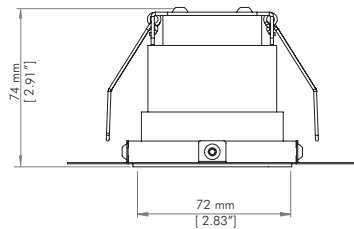

MOON DOWNLIGHT

TRIMLESS

FEATURES

OPTIONS

LED COLOUR CONFIGURATIONS

MORE INFO AVAILABLE ON OUR WEBSITE

CODES

AL5313 T MOON DOWNLIGHT TRIM

AL5313 S MOON DOWNLIGHT TRIMLESS

PERFORMANCE	WATT	MAX LM OUTPUT	LM/WATT
MOON DOWNLIGHT RGBW	9	242	27
MOON DOWNLIGHT DW	9	413	46
MOON DOWNLIGHT W	10.5	1260	120

BEAM ANGLE REFERENCE	RGBW/DW	WHITE
NARROW	13°	18°
MEDIUM	23°	25°
WIDE	35°	35°
EXTRA WIDE	56°	50°
ELLIPTICAL	-	22°x65°