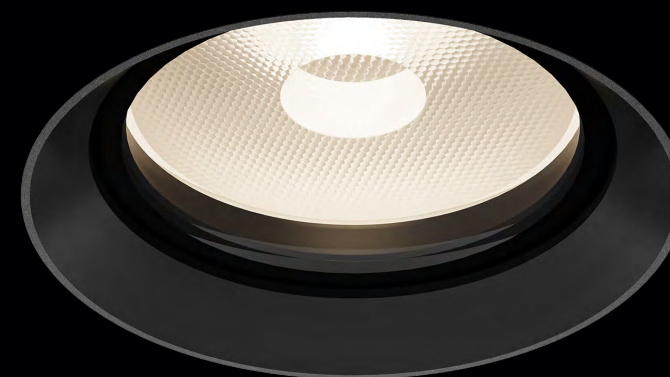

MOON DOWNLIGHT

MOON DOWNLIGHT

DESCRIPTION

MOON DOWNLIGHT is a compact, ceiling-recessed, dark light LED luminaire that provides a natural and discreet setup for ambient lighting applications. Its external PSU and shallow recess depth allow for comfortable installation even in the smallest spaces. Available in two configurations, Trim and Trimless, it is the perfect solution for functional or decorative enhancement in delicate pastel tones or bright white shades of entrances, porches, and patios in both hospitality and residential structures.

MAIN FEATURES

- Max. delivered lm output: 1260 lm / 120 lm/W
- Max. size: (WxD): \varnothing 76 mm H 74 mm / \varnothing 2.99" H 2.91"
- Control system: DMX-RDM, DALI, ON-OFF, 0-10V with remote PSU
- Compact ceiling-recessed dark light downlight for decorative or functional illumination available in Trim and Trimless versions

LED COLOUR CONFIGURATIONS

MOON DOWNLIGHT

TRIM

TRIMLESS

FEATURES

OPTIONS

LED COLOUR CONFIGURATIONS

MORE INFO AVAILABLE ON OUR WEBSITE

CODES

AL5313 T MOON DOWNLIGHT TRIM

AL5313 S MOON DOWNLIGHT TRIMLESS

PERFORMANCE	WATT	MAX LM OUTPUT	LM/WATT
MOON DOWNLIGHT RGBW	9	242	27
MOON DOWNLIGHT DW	9	413	46
MOON DOWNLIGHT W	10.5	1260	120

BEAM ANGLE REFERENCE	RGBW/DW	WHITE
NARROW	13°	18°
MEDIUM	23°	25°
WIDE	35°	35°
EXTRA WIDE	56°	50°
ELLIPTICAL	-	22°x65°