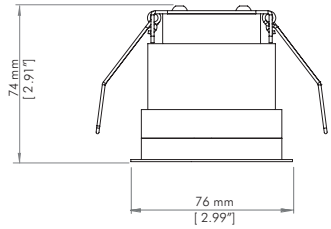

MOON DOWNLIGHT

TRIM